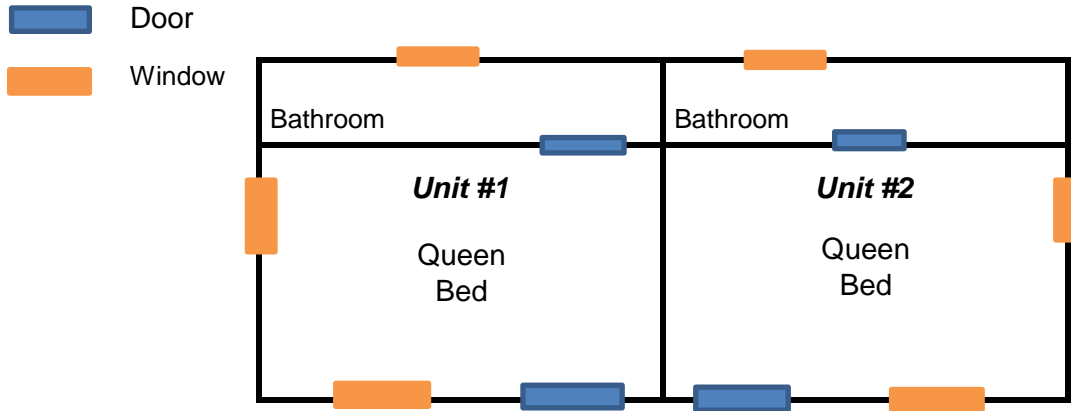

## Three (3) Cottage Duplexes

Layout of Duplex

Duplex w/handicap access

### Amenities:

- \* Bedroom/Living areas 10 x 14
- \* Private bathroom w/stall shower
- \* Mini-Refrigerator and a/c window unit